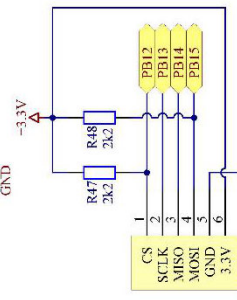

A

A

A

B

B

B

C

C

C

C

D

D

D

EURO-Platine

Title	Size	Number	Revision
	A4	Diplomarbeit 2017/18 5BHEL	Ver. 3.0
Date:	09.03.2018	Sheet 5 of 7	
File:	D:\Desktop\ARM EURO Platine5.Sch	Drawn By:	Schuh Kevin