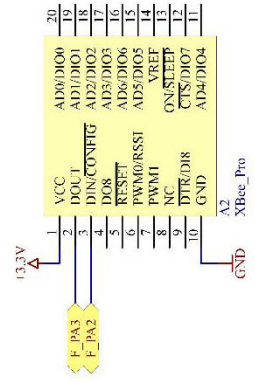

A

A

A

B

B

B

C

C

C

C

D

D

D

EURO-Platine

Title	Size	Number	Revision
	A4	Diplomarbeit 2017/18 5BHEL	Ver. 3.0
Date:	09.03.2018	Sheet 5 of 7	
File:	D:\Desktop\ARM EURO Platine5.Sch	Drawn By:	Schuh Kevin