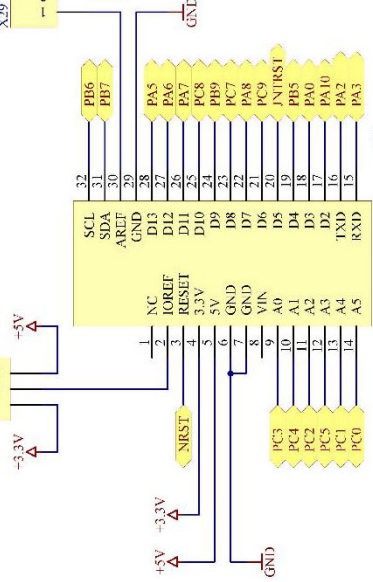

A

A

A

B

B

B

C

C

C

C

D

D

D

EURO-Platine

Title	Size	Number	Revision
	A4	Diplomarbeit 2017/18 5BHEL	Ver. 3.0
Date:	09.03.2018	Sheet 5 of 7	
File:	D:\Desktop\ARM EURO Platine5.Sch	Drawn By:	Schuh Kevin