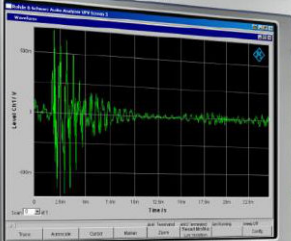

ROHDE & SCHWARZ

UPV AUDIO ANALYZER - DC ... 250 kHz

DIGITAL AUDIO OUTPUT

UNBAL OPTICAL

DIGITAL AUDIO INPUT

UNBAL OPTICAL

POWER

CONTROL

GENERATOR ANALYZER